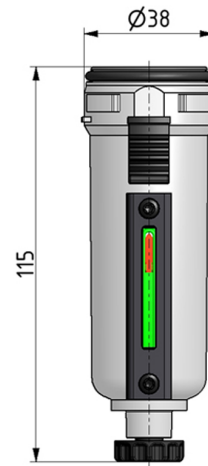

## Accessories of the Futura series

Bowl metal/visual display with semi automatic drain and o-ring 32x2,5

type	part-number	series 1	series	weight
BE.1 H HA4	90001.0220	Futura	BG1	0.283 kg

### technical data

- supply pressure P1 min.: 1,5 bar
- supply pressure P1 max.: 16 bar
- temperature range: 0 - 50°C
- bowl: metal bowl with level indicator
- drain: HA
- fixing: bayonet catch